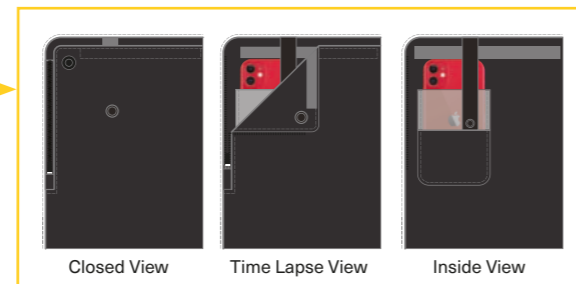

COOL CUT, COOLER FEATURES

MEN'S RONE HARRINGTON JACKET CE/UKCA
440972

KEY BENEFITS

Insulated

Reflective

Durable

NEW INTEGRATED TIMELAPSE PHONE POCKET

No action camera needed. Simply secure your phone, snap it into place, set it to time-lapse and go!