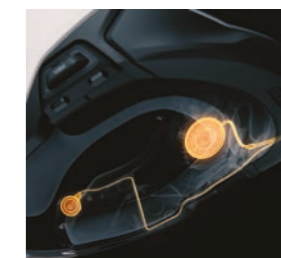

VIBE COMMUNICATION SYSTEM BY BRP 929086

- PREMIUM SPEAKER AND MIC WITH SOUND BY HARMAN KARDON®

NEW COMMUNICATION SYSTEM VIBE BY BRP

OPEN MESH INTERCOM: LIMITLESS

BLUETOOTH 5.1

GROUP MESH INTERCOM: 20 RIDERS

INTERCOM 1.6 KM / 1 MI

MULTI-LANGUAGE VOICE COMMAND

ADVANCED NOISE CONTROL™

ONE-CLICK-TO-CONNECT

COMM INTEGRATION

MAGNET EASY INSTALL

RAPID CHARGING BATTERY LIFE 8 HR @ -18°C/0°F, UP TO 15 HR IN SUMMER CONDITIONS.

SOUND BY harman/kardon®