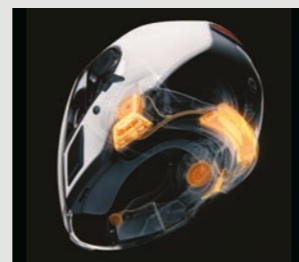

Comm integration